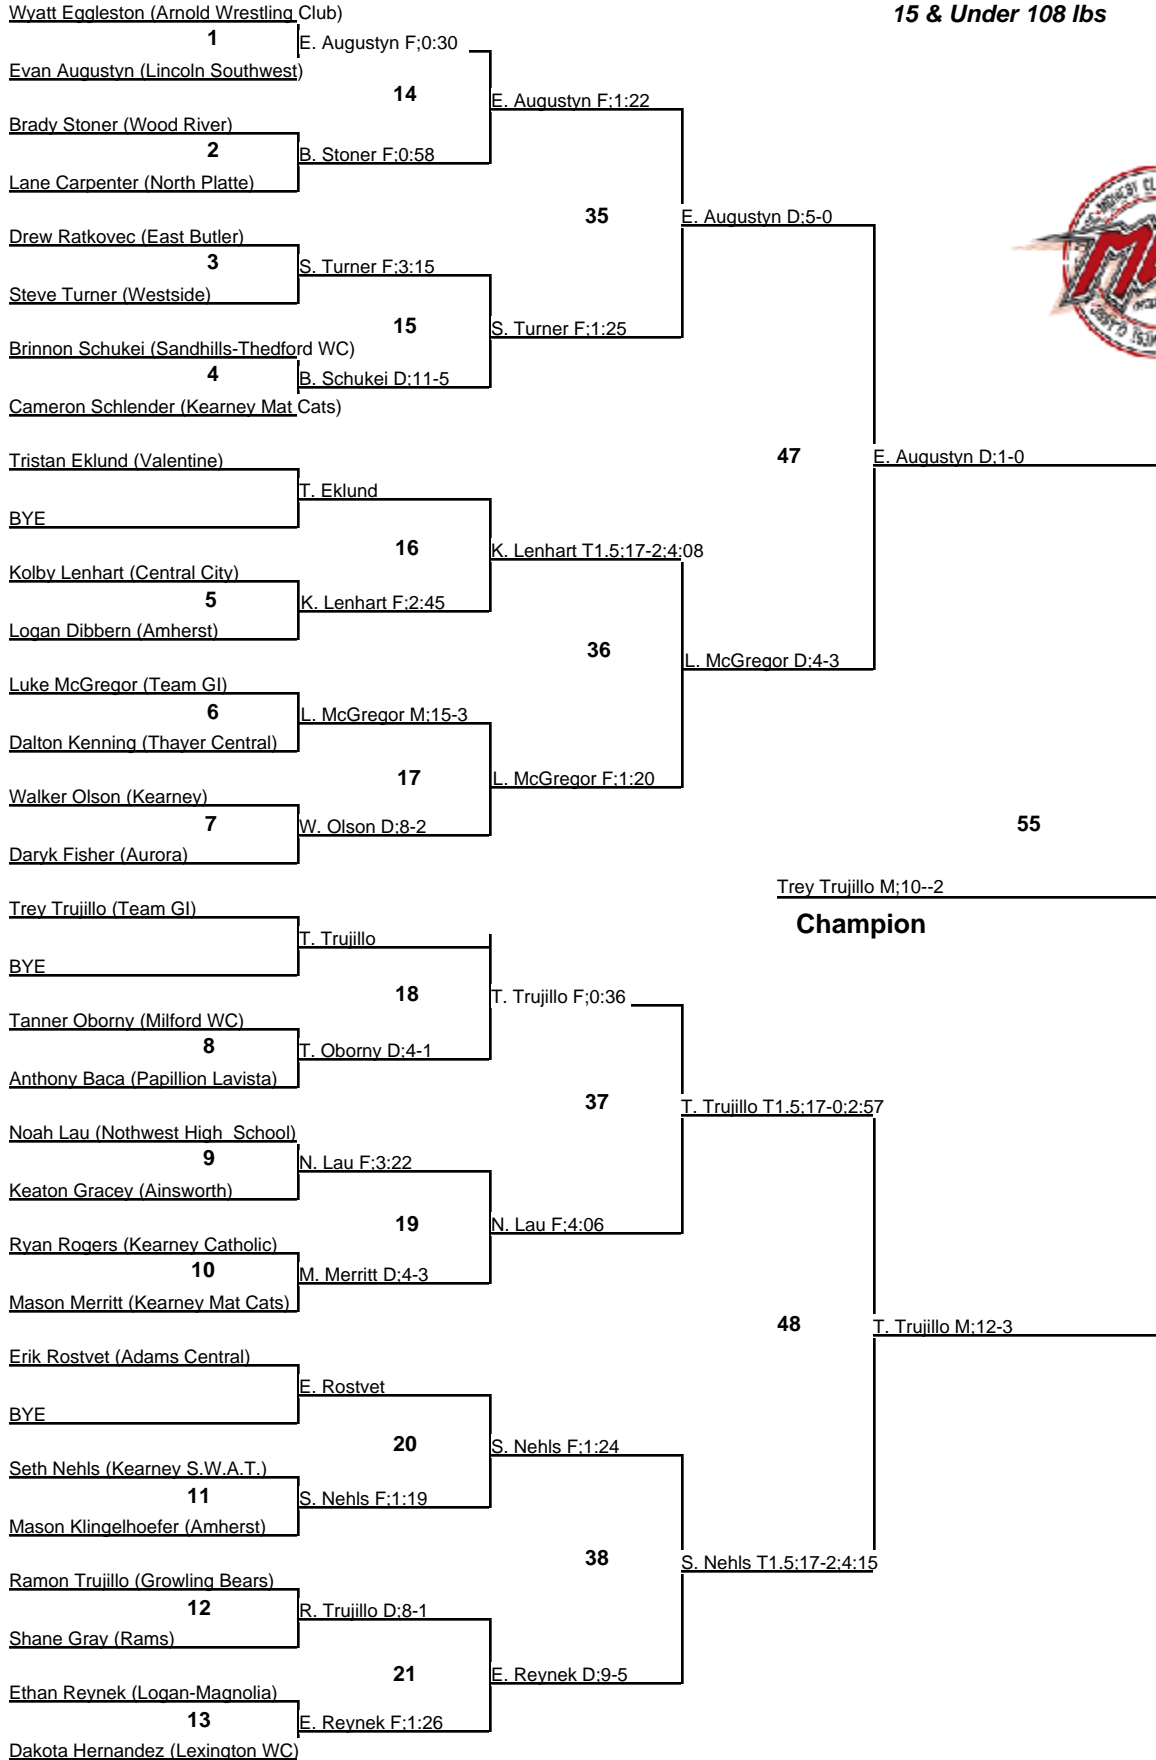

15 & Under 108 lbs

- Mat 2 -

108
Wrestleback
28 March 2010