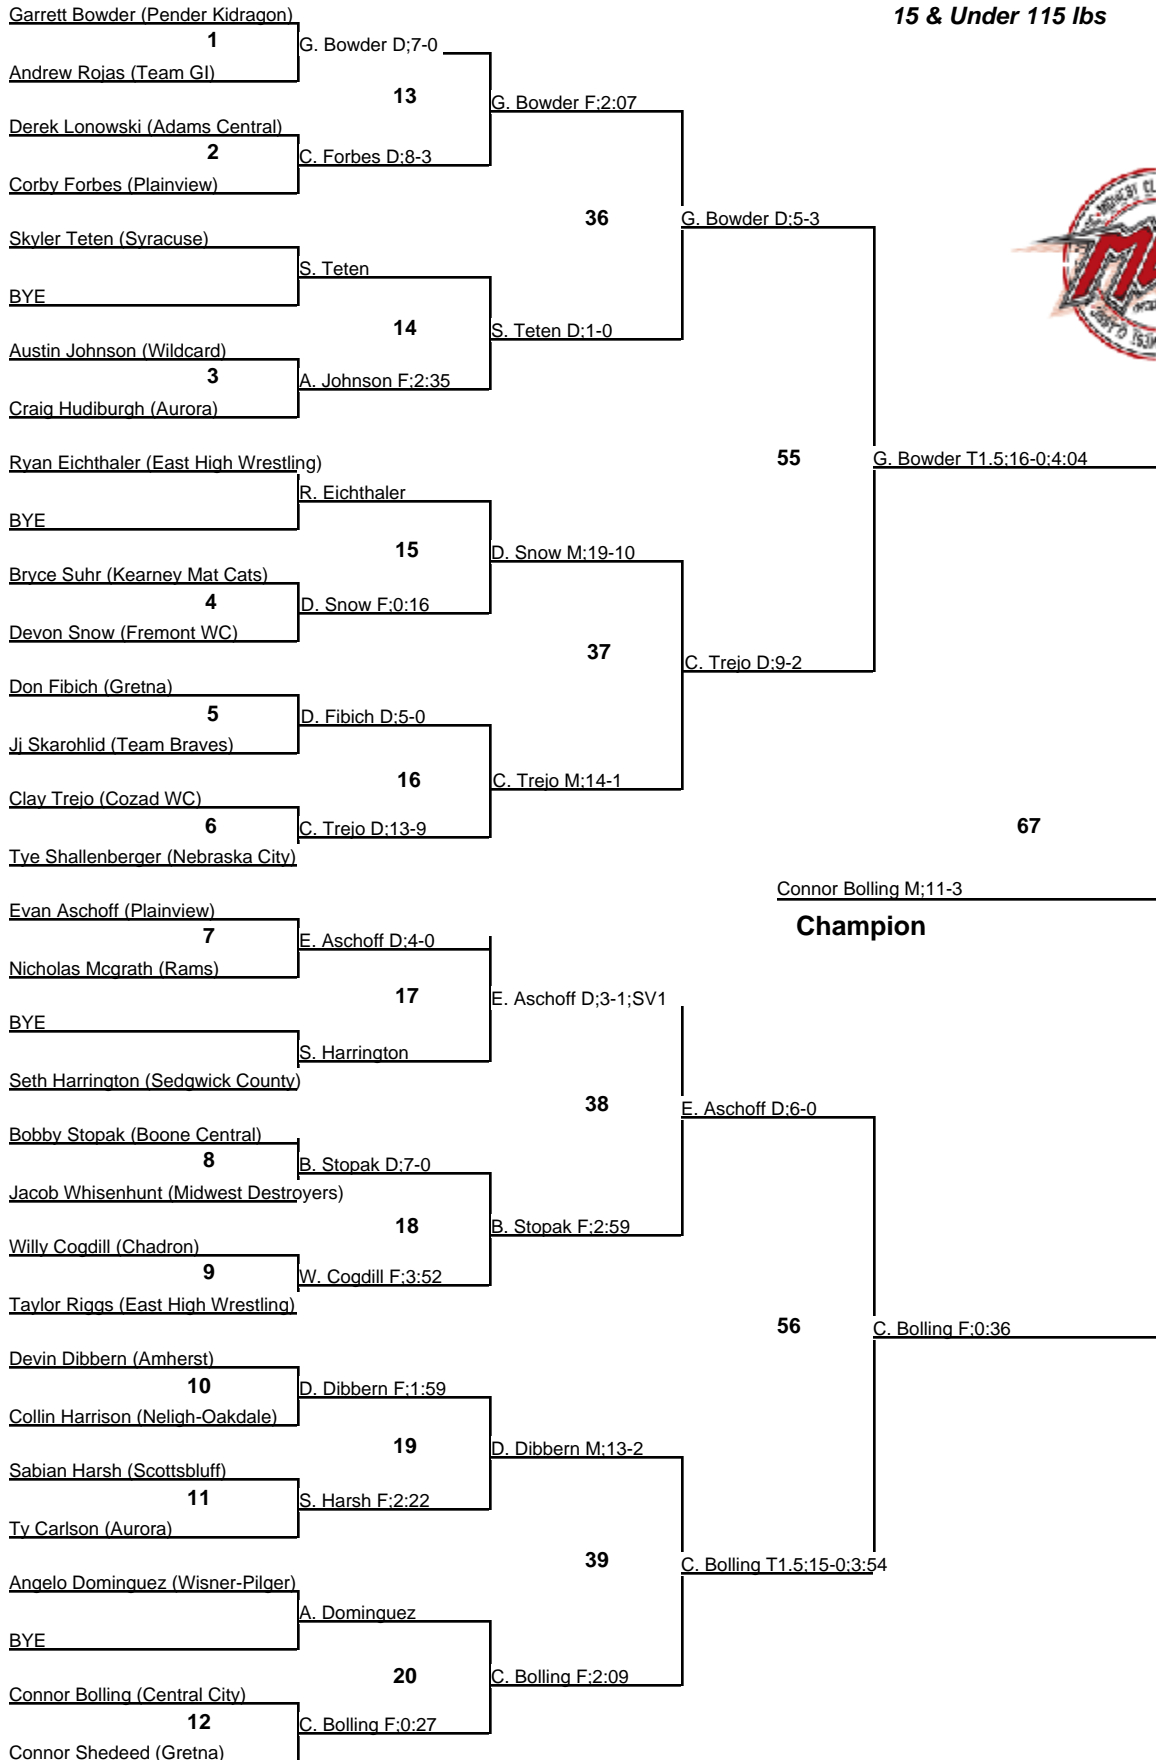

15 & Under 115 lbs

- Mat 7 -

115
Wrestleback
28 March 2010